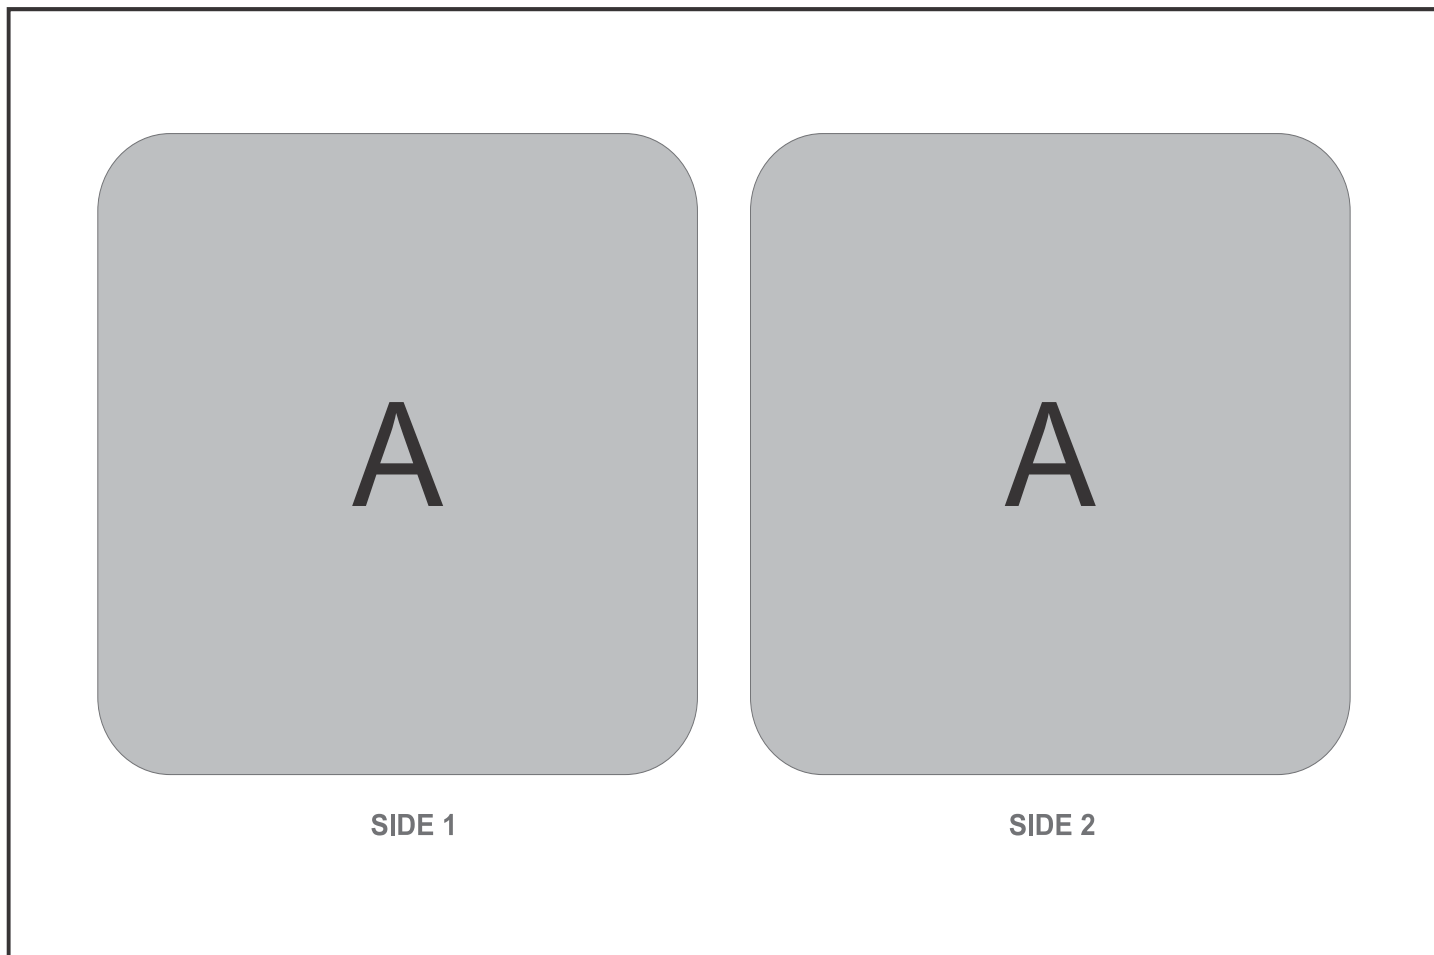

PP-HP-2-G

Hoppla Glamour Makeup Remover Cloth -Dual

Need to know:

- Includes 1-Position Sublimation (setup fees apply)
- Please Note: We cannot guarantee 100% logo Alignment on all Brandable Panels.
- Please note due to the texture and makeup of the item will cause the colour to be dull when sublimated

Branding Options:

Position	Branding Method (Branding Code)	No. of Colours	Dimension
A	Custom Sublimation A (CPSUB-A)	Full Colour	640mm wide x 320mm high